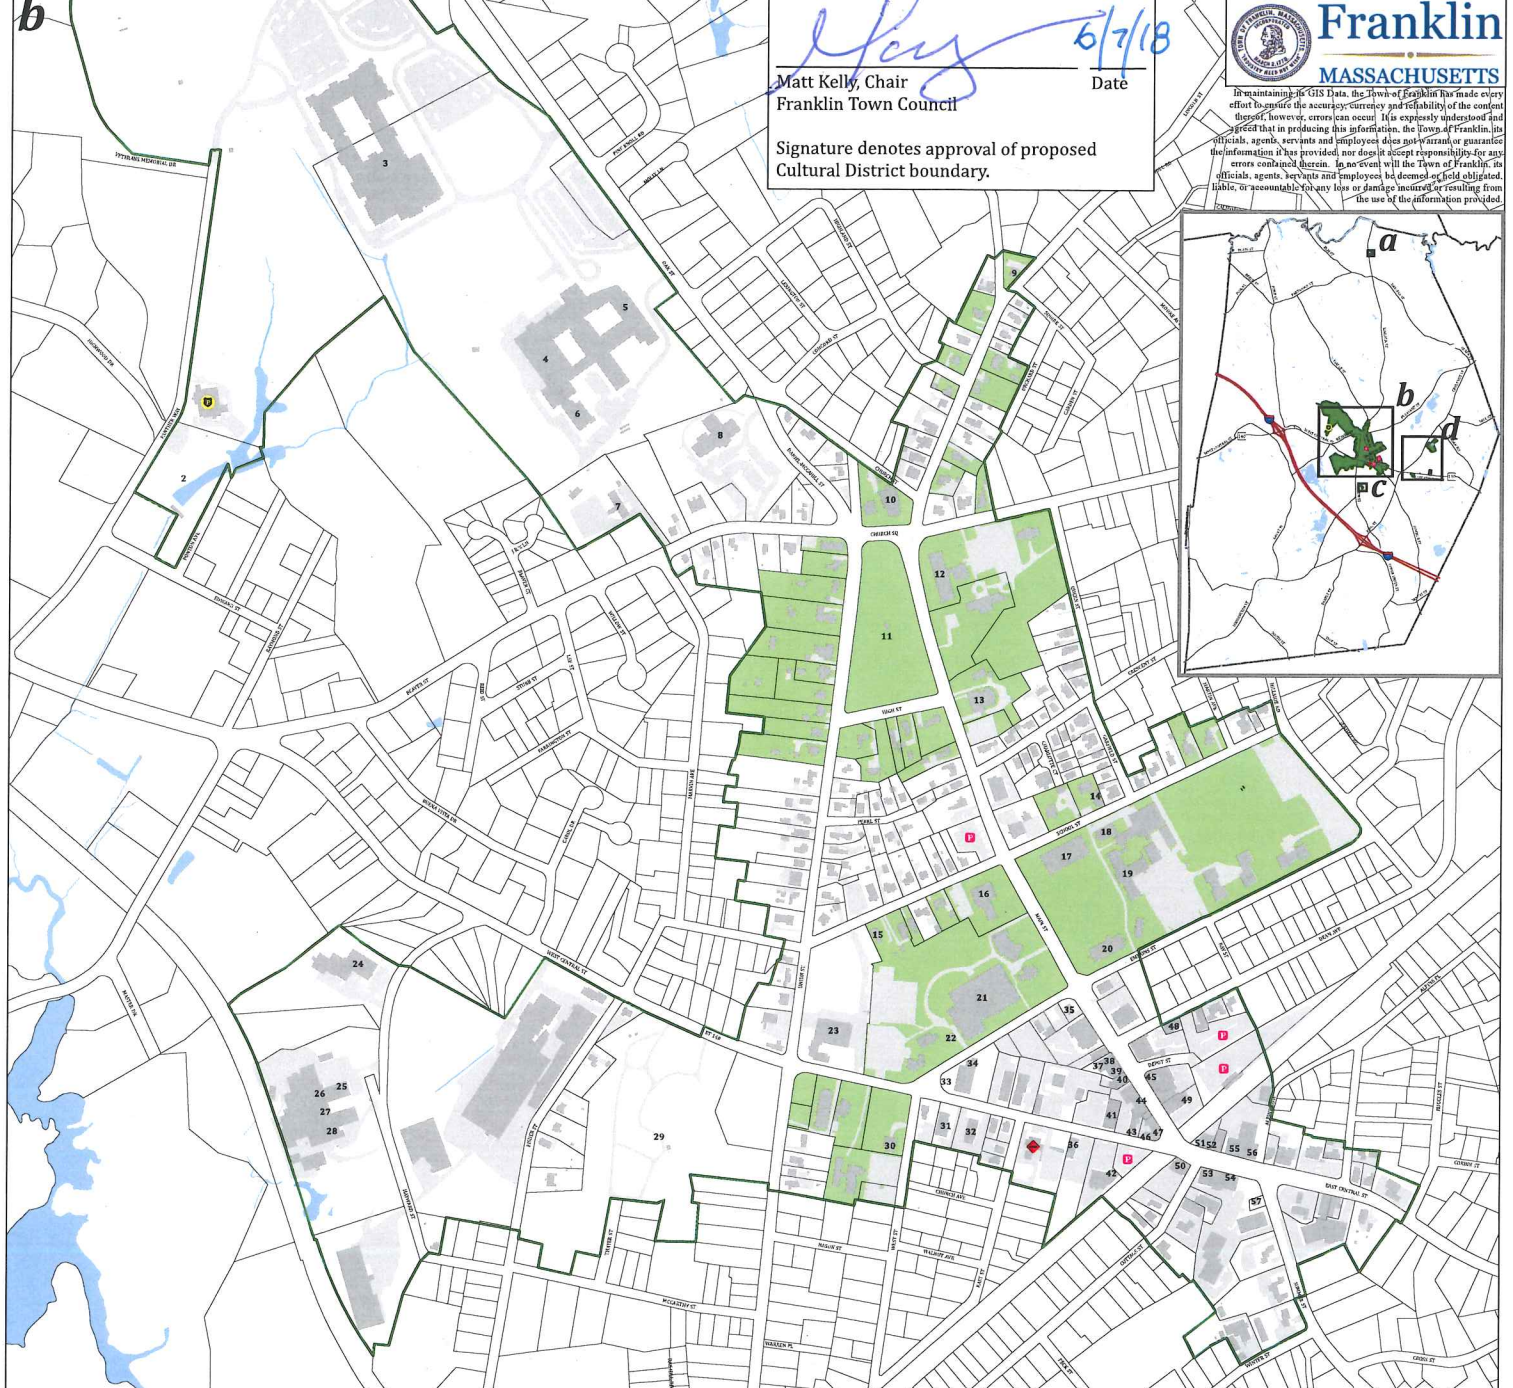

FRANKLIN Cultural District

- Cultural District
- Town Common & Dean College Historic Districts
- Fire Station
- Police Station
- Town Hall
- Public Parking
- Structure
- Parking Lot or Driveway
- Parcel Line
- Water

Matt Kelly 6/7/18
Matt Kelly, Chair
Franklin Town Council
Signature denotes approval of proposed Cultural District boundary.