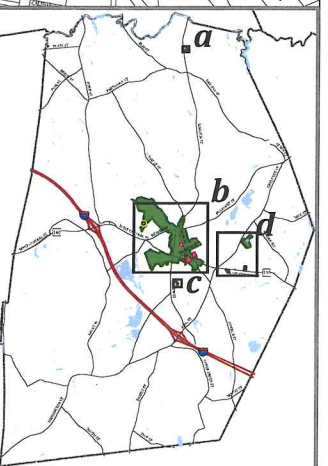

FRANKLIN Cultural District

Notes:
FSD - Franklin School Department
DC - Dean College
Cultural assets in bold are partners.